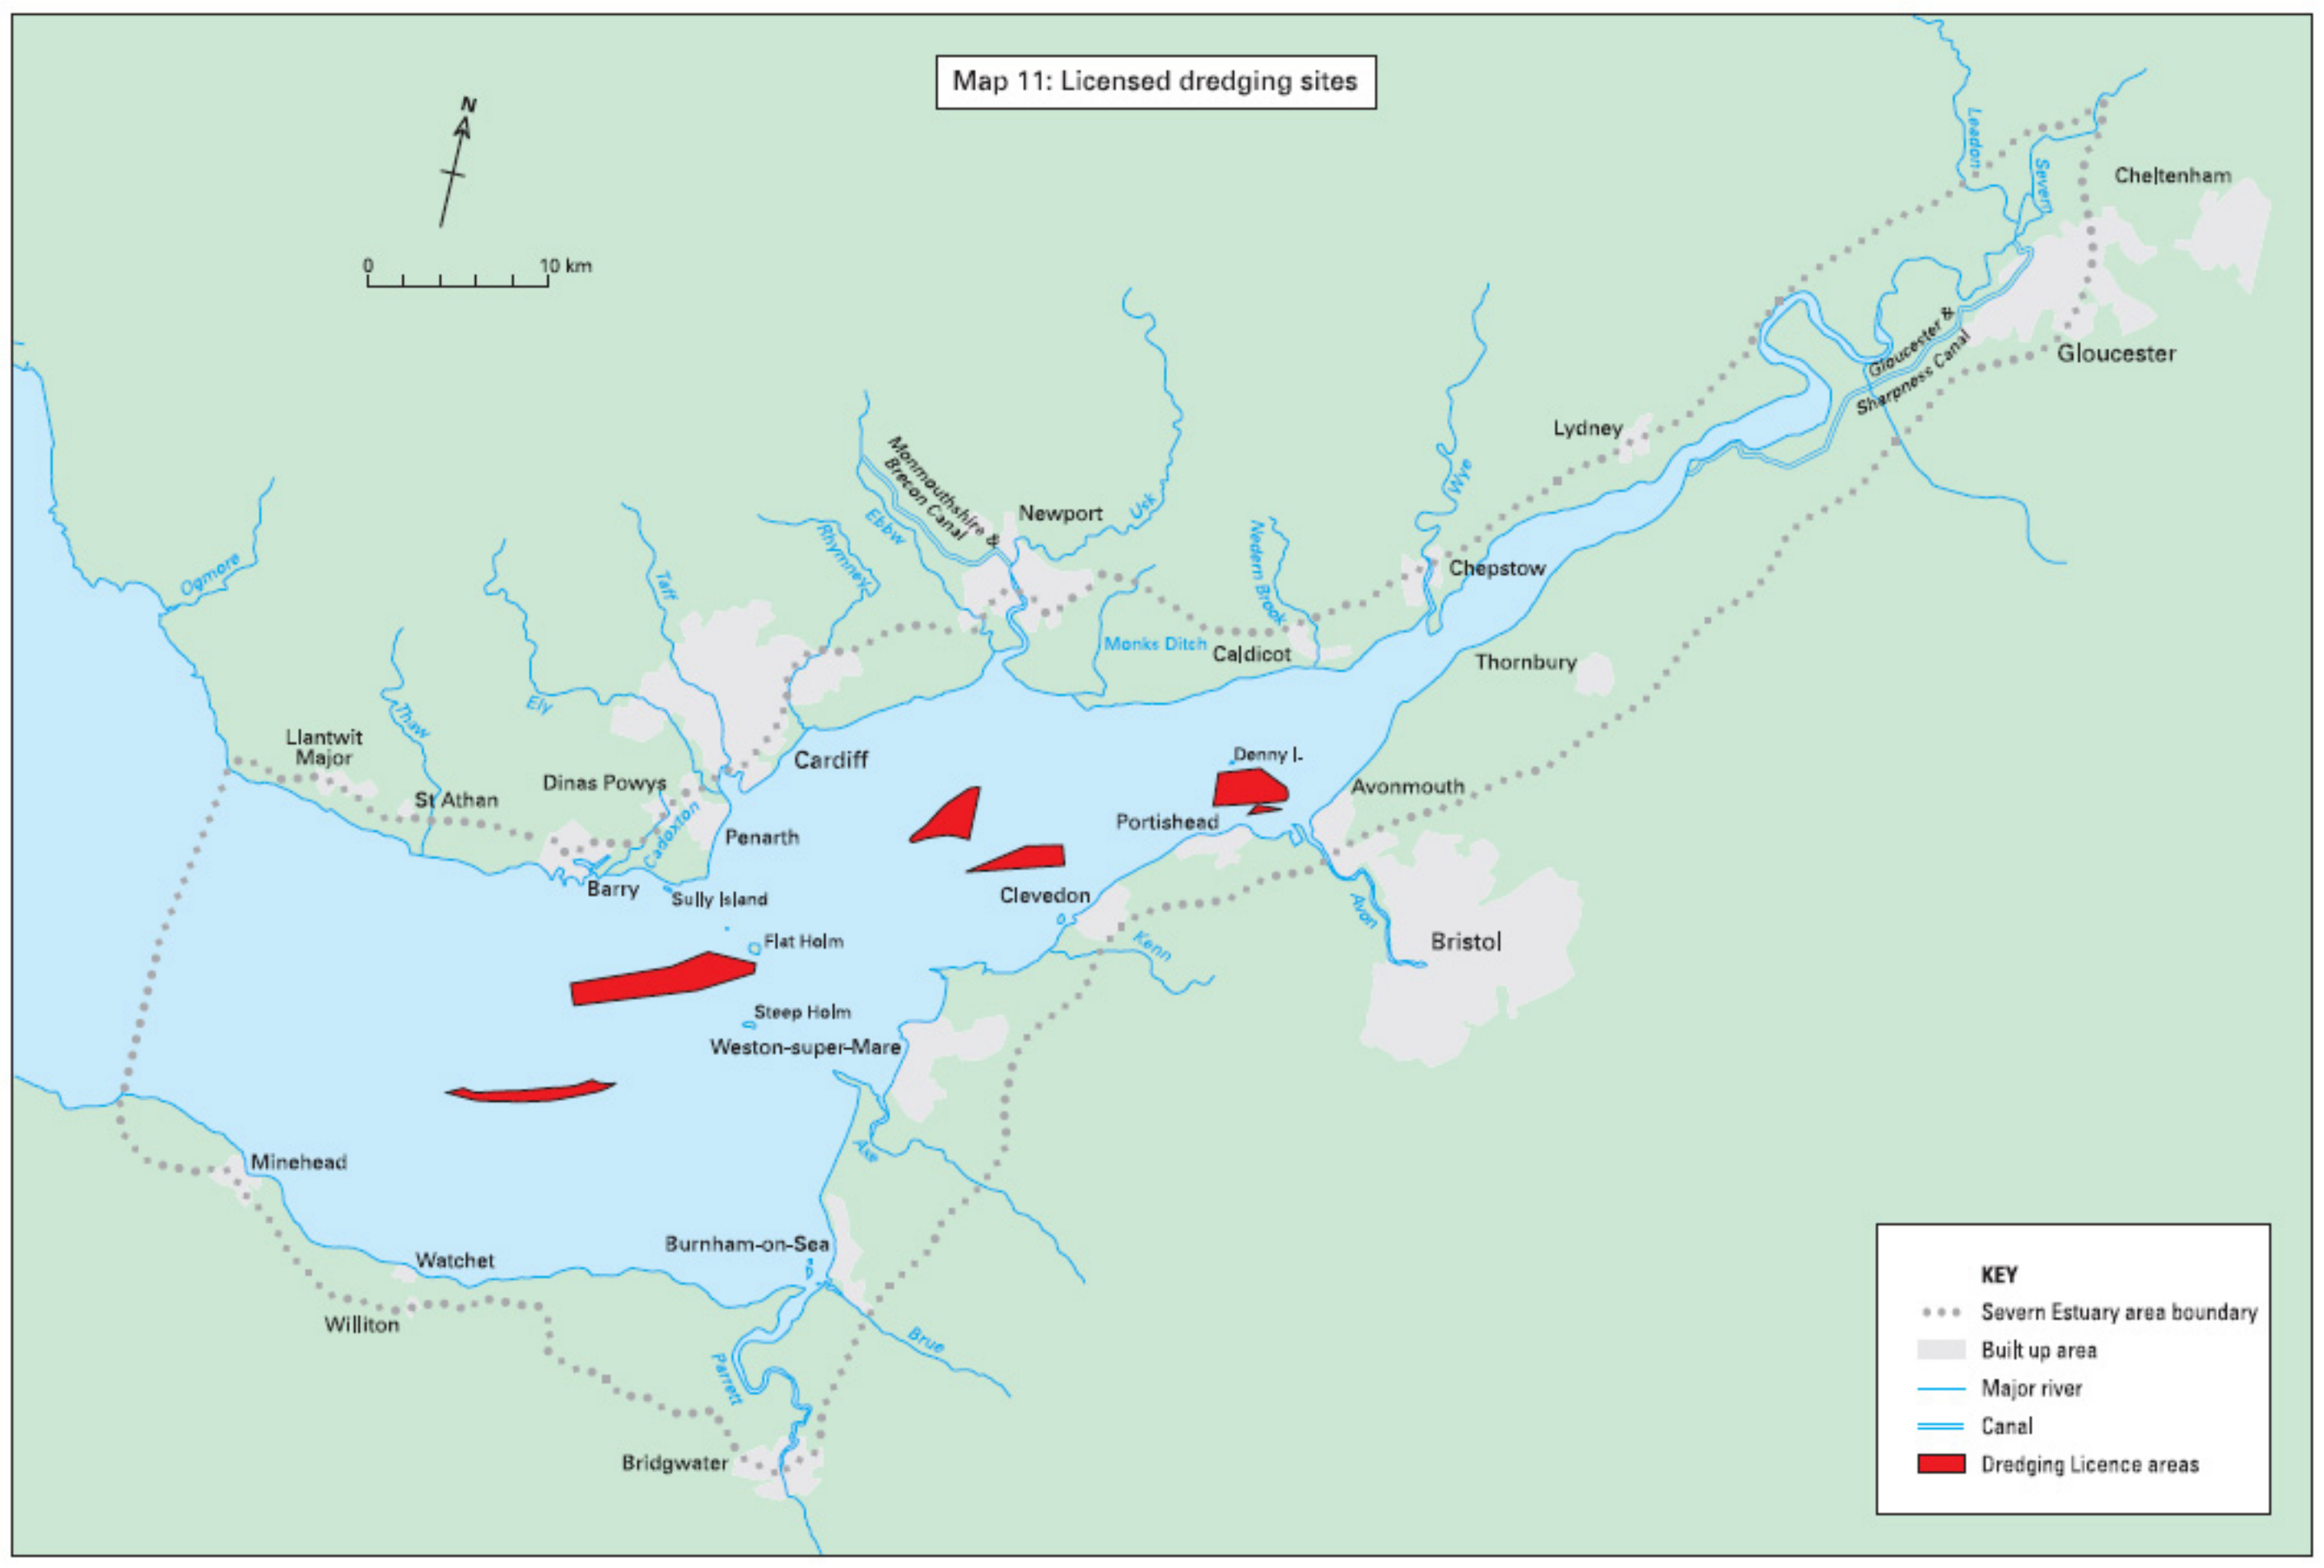

Map 11: Licensed dredging sites

KEY

- Severn Estuary area boundary
- Built up area
- Major river
- Canal
- Dredging Licence areas