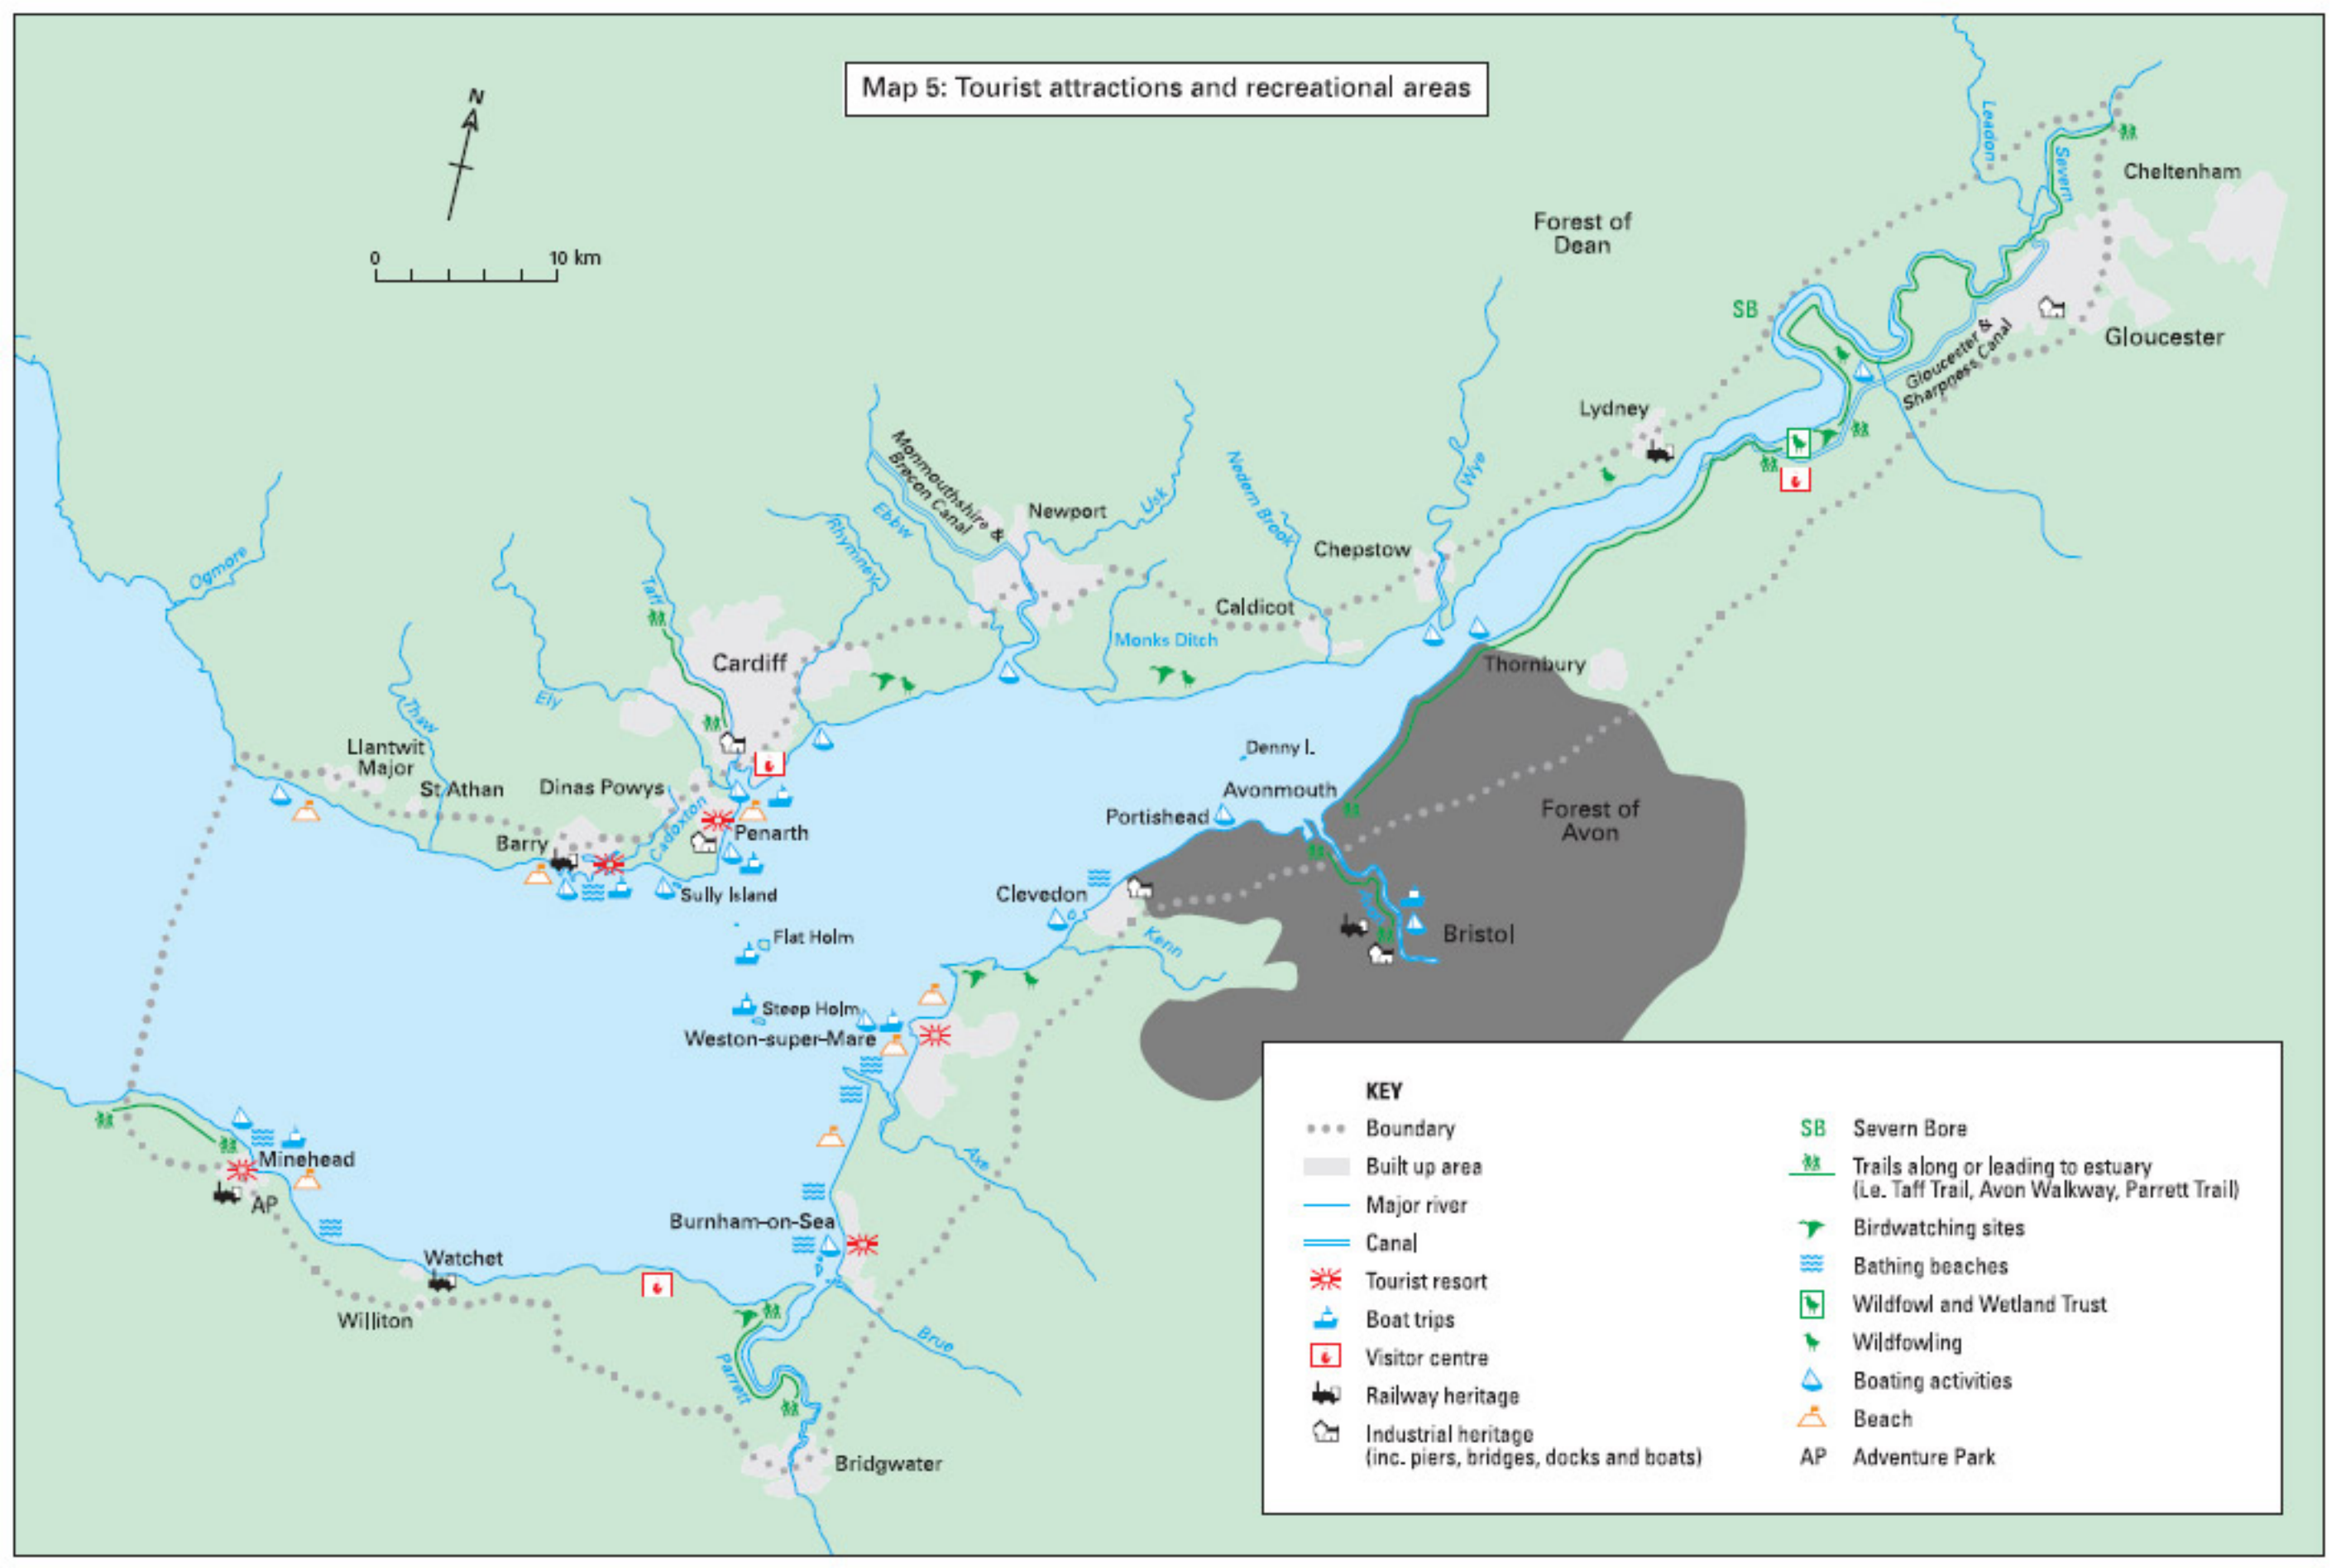

Map 5: Tourist attractions and recreational areas

KEY	
...	Boundary
■	Built up area
—	Major river
—	Canal
✳	Tourist resort
⚓	Boat trips
🏠	Visitor centre
🚂	Railway heritage
🏠	Industrial heritage (inc. piers, bridges, docks and boats)
SB	Severn Bore
🌿	Trails along or leading to estuary (i.e. Taff Trail, Avon Walkway, Parrett Trail)
🦅	Birdwatching sites
🏖️	Bathing beaches
🦉	Wildfowl and Wetland Trust
🦉	Wildfowling
⚓	Boating activities
🏖️	Beach
AP	Adventure Park